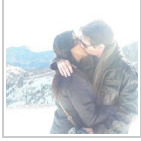

## Thomas Allen Hartwig

October 5, 1963 - March 29, 2024

Thomas Allen Hartwig, lovingly known as Tom or Tommy, was born October 5, 1963, and passed away March 29, 2024. He grew up in Rockford, Illinois on a large farm located on the corner of Linden and Perryville Roads. Tom was a loving and caring individual that loved the Lord and his music. Tom was an accomplished musician who never took a music lesson or read music. He began playing music by ear in his grandmother's living room on a piano. He would listen to music on the radio and play it back note for note. He was a rare talent. Tom played in a few different music bands and won a battle of the band's competition one year with a group from Rockford. Tom's faith in God was a priority and he will be greatly missing by all he came to know throughout the years. He will especially be missed by his family, but it is a comfort knowing Tom has now gone to be with the Lord in Heaven. He will be laid to rest at Monroe Center Cemetery, Monroe Center, Illinois, Ogle County. Tom is preceded in death by paternal grandparents; Oscar & Myrtle Hartwig, maternal grandparents; Duane & Lola Wilson, father; Wayne F. Hartwig and his sister; Susan M. Hartwig. He is survived by mother; Anita J. Rowl, sister; Sandra K. Hartwig & brother; Steven W. (Jo Lynn) Hartwig Sr.

# Tribute Wall

“ *The very friend the Savior talked about being Tommy was. Always on the bright side when things looked down. Always encouragement when life seemed hopeless. I was one of the lucky ones to call him friend and instead he was a brother. See you soon Tommy in the Celestial realm in the heavens.*